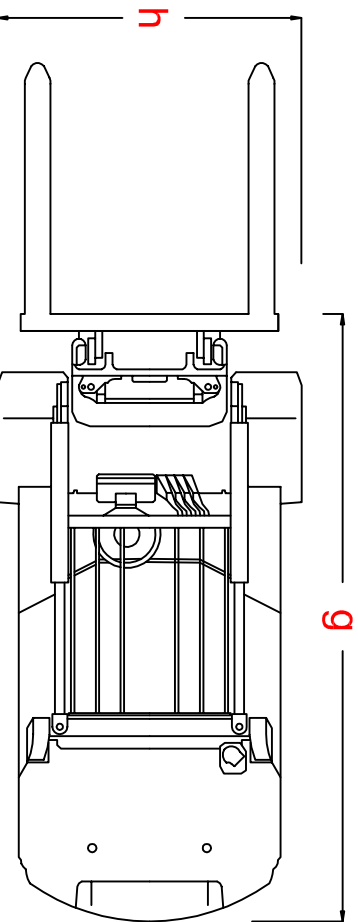

Clark 7t

a	480	1' 7"
b	1905	6' 4"
c	1200	4'
d	2655	8' 9"
e	4735	15' 6"
f	5640	18' 6"
g	2802	9' 3"
h	1494	4' 11"

Make	Clark	Drawn	Greg	Date	06/02/09	Revised
Model	GCG70	Drawing No.	CADCLARK-GCG70			