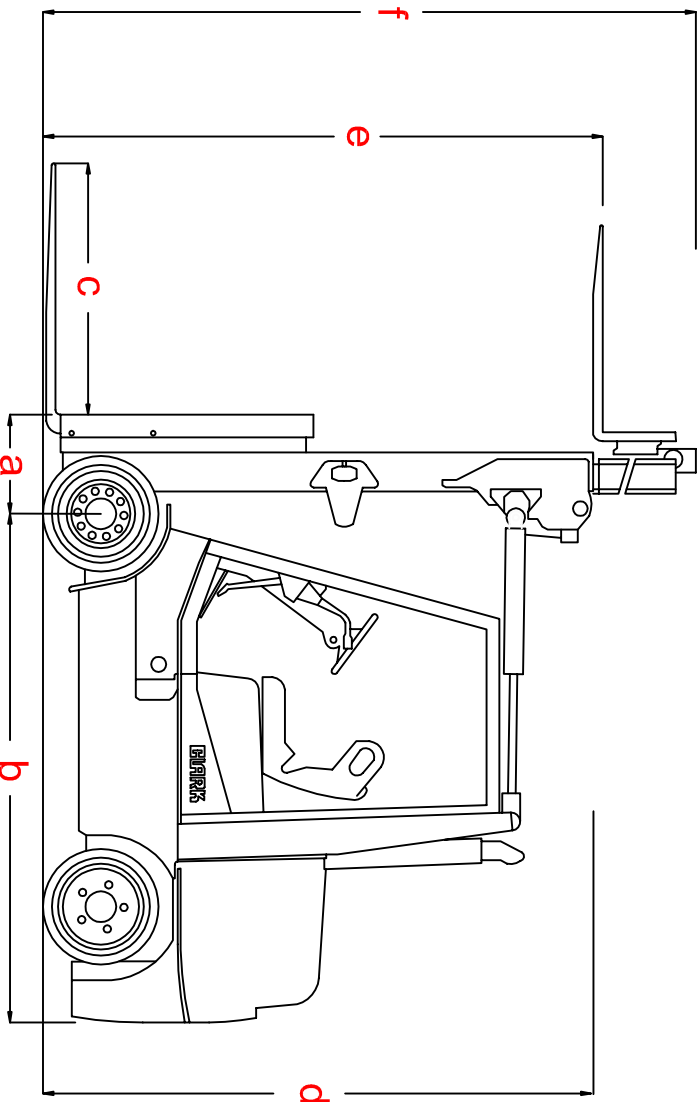

Clark 7t

a	480	1' 7"
b	1905	6' 4"
c	1200	4'
d	2655	8' 9"
e	4735	15' 6"
f	5640	18' 6"
g	2802	9' 3"
h	1494	4' 11"

Make	Clark	Drawn	Greg	Date	06/02/09	Revised
Model	GCG70	Drawing No.	CADCLARK-GCG70			